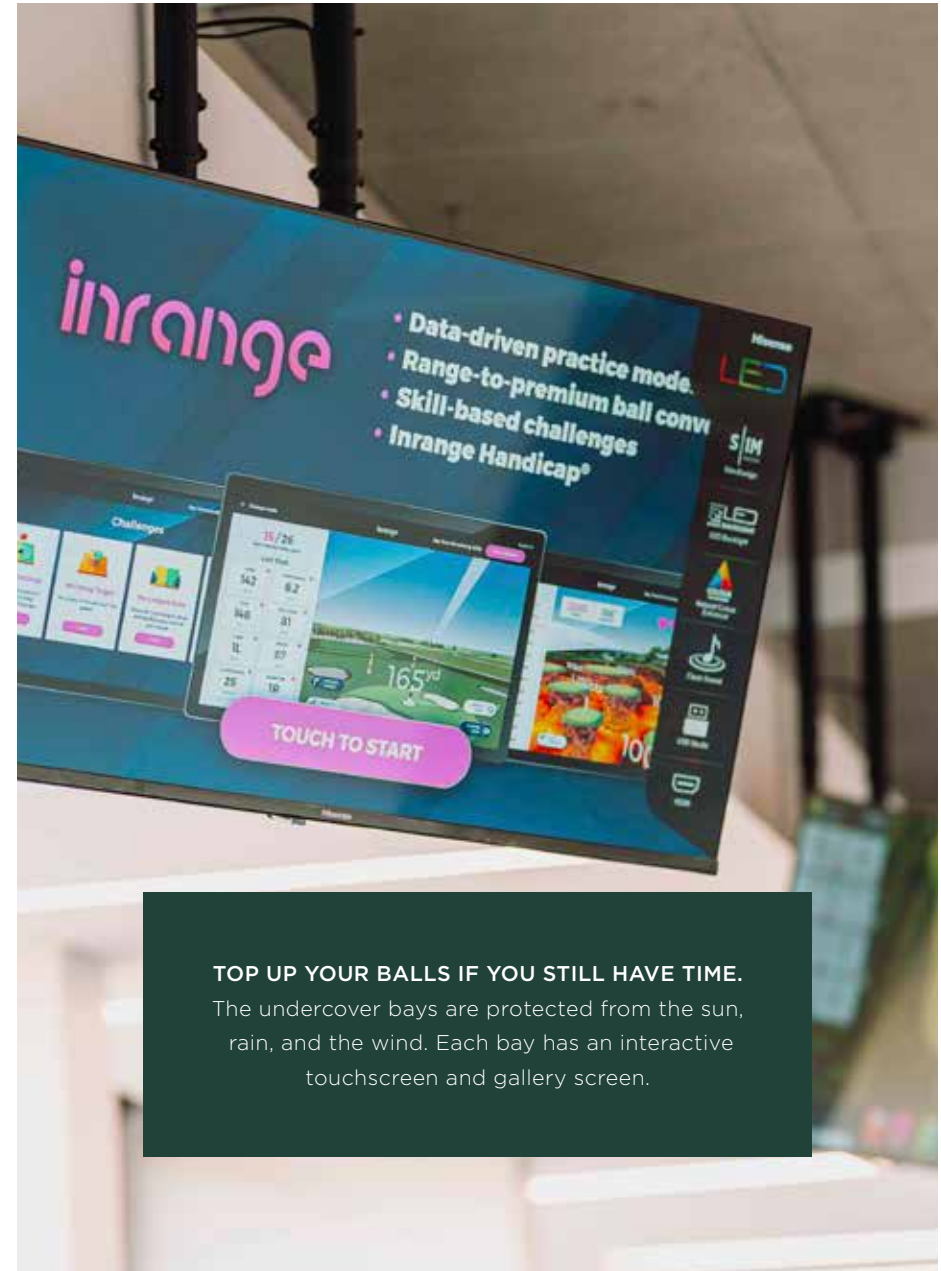

- Interactive touchscreens
- Data recorded
- Target practice
- Skills challenges

TIME	PRICE	BALLS
30min	R120	50
1 hr	R160	75
1½ hrs	R240	100
2 hrs	R290	150

InRange+ Bay rate

INRANGE+ IS GEARED FOR BOTH MULTIPLAYER AND SINGLE PLAYER.

- Interactive touchscreens
- Target practice
- Choice of virtual worldclass golf courses
- Games
- Skills challenges

TIME	PRICE	BALLS
1 hr	R380	100
1½ hrs	R480	150
2 hrs	R625	200

***FOUR PEOPLE MAX** (per bay) For groups larger than 4, select additional bays. Booking is recommended via our booking portal to avoid disappointment.