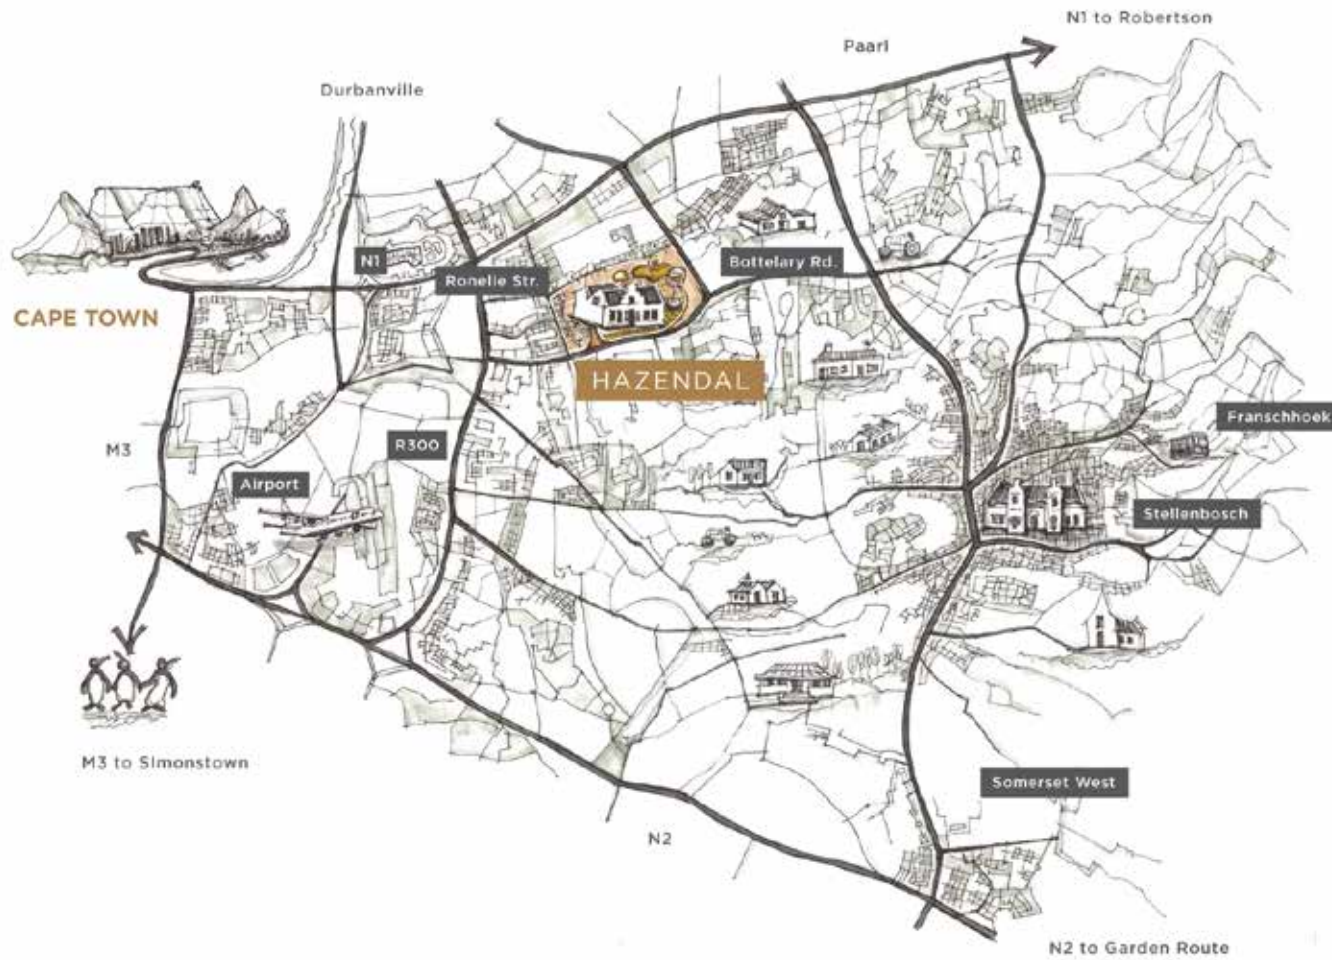

CONTACT US

golfadmin@hazendal.co.za | +27(0)21 206 8537

[Hazendal Wine Estate, Stellenbosch, South Africa, 7599](#)

HAZENDAL.CO.ZA